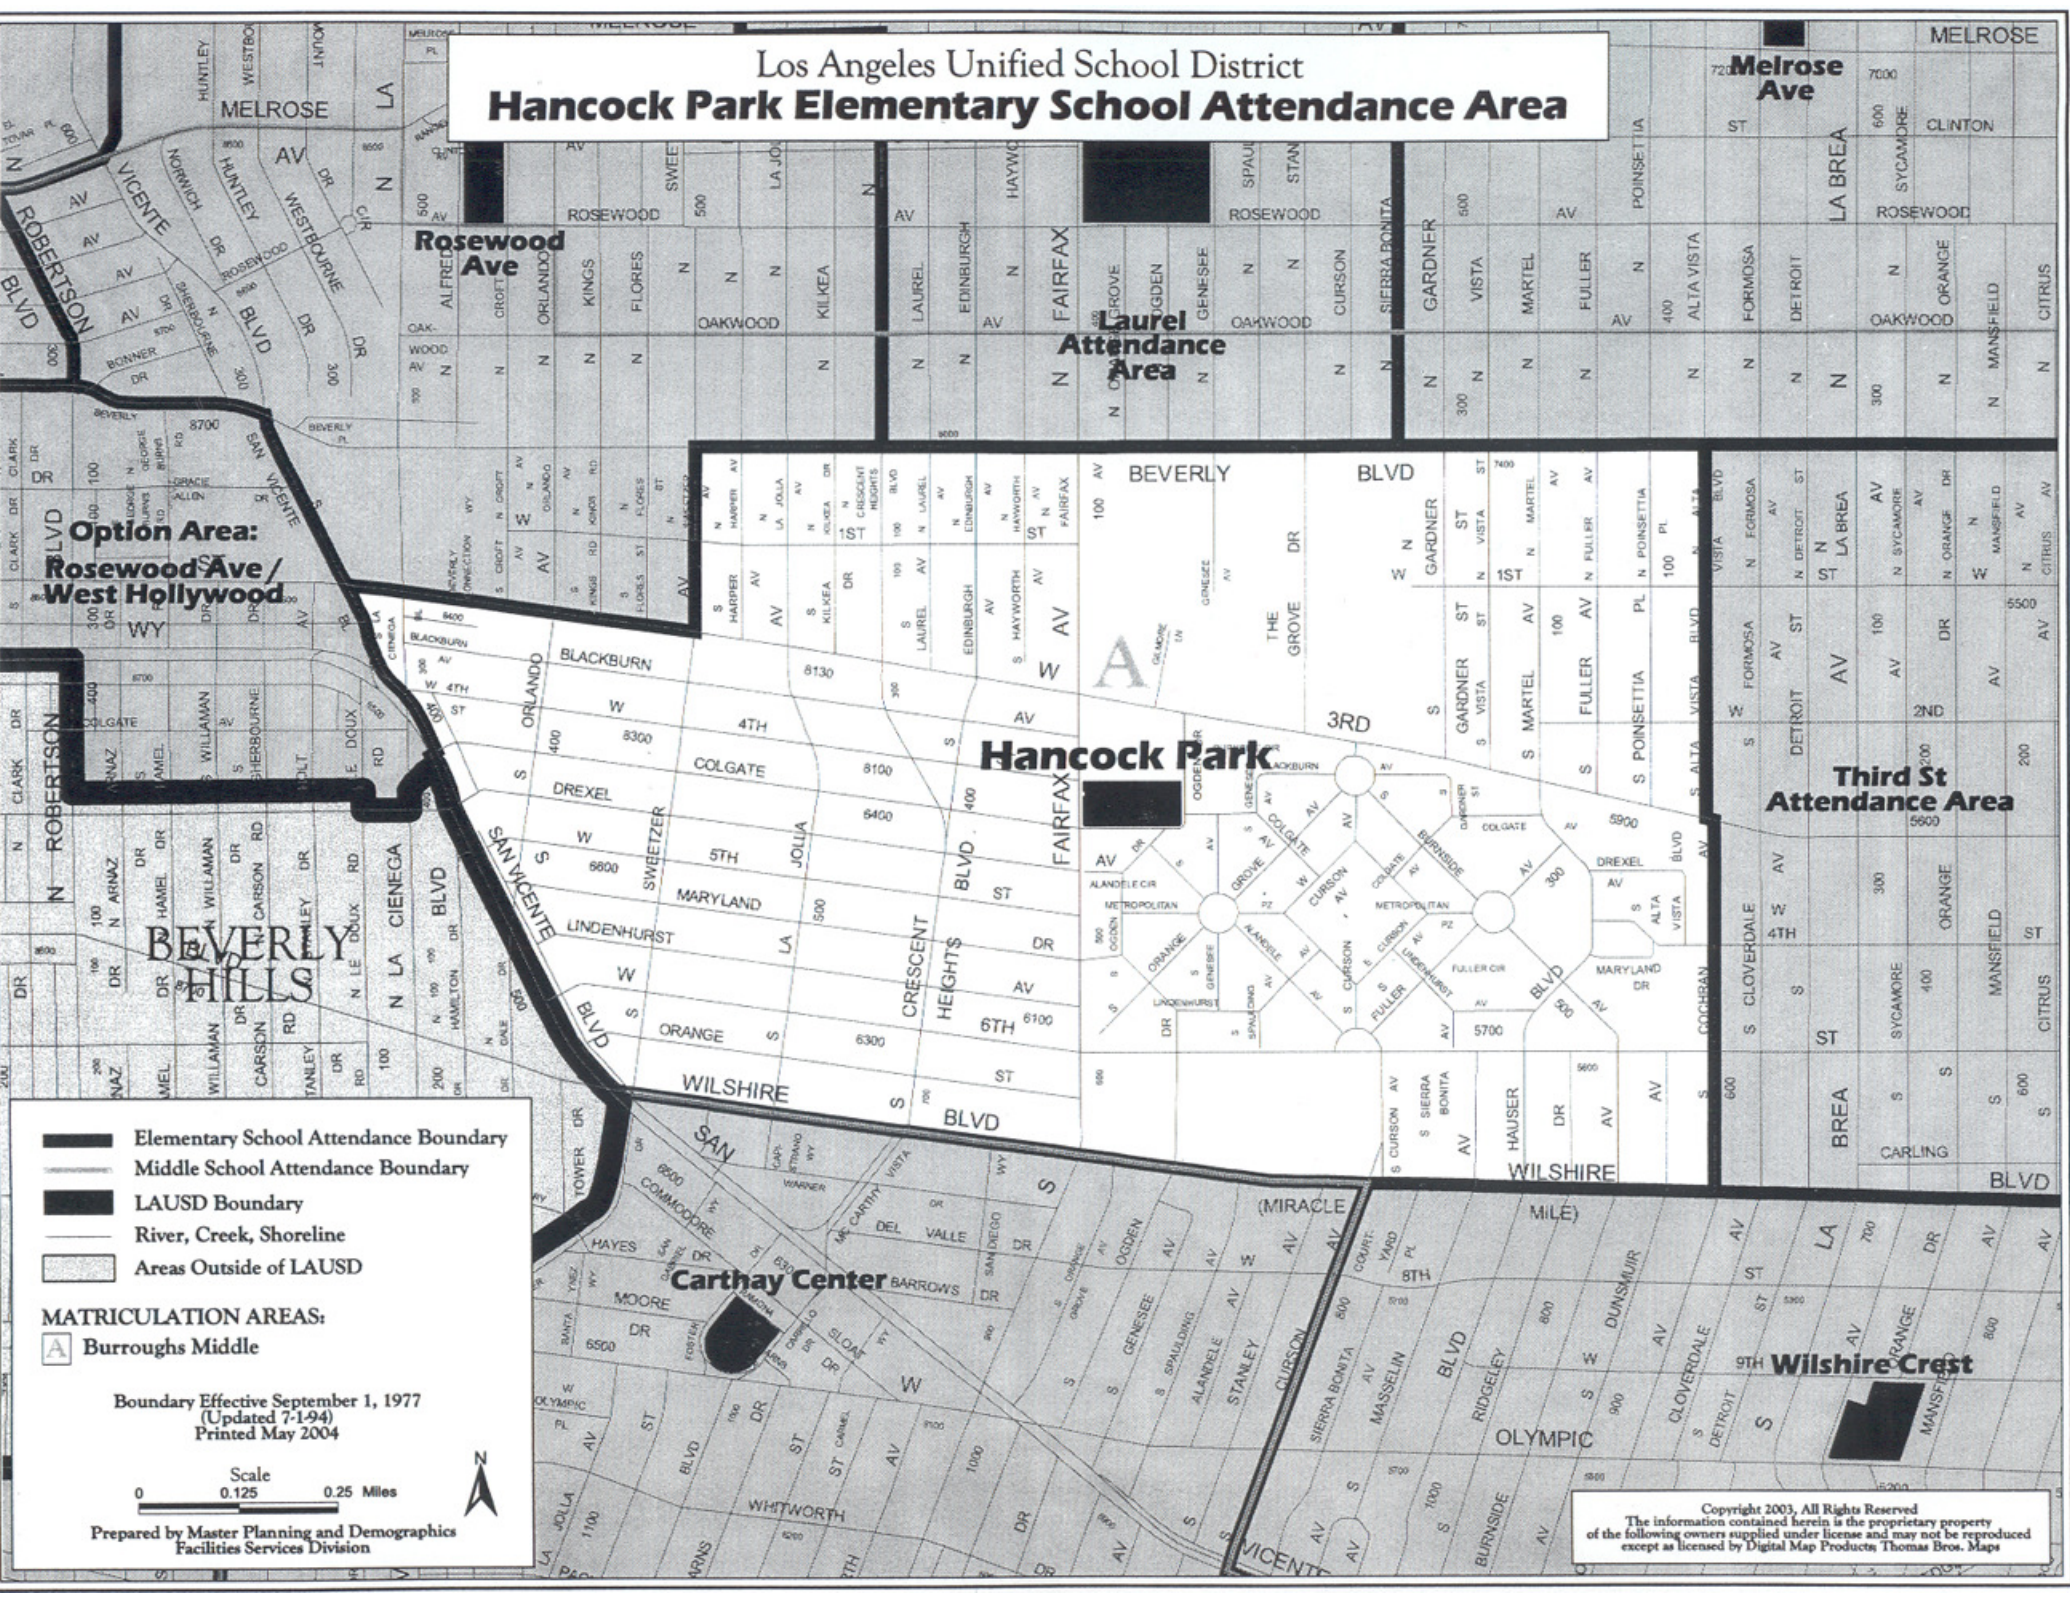

Los Angeles Unified School District Hancock Park Elementary School Attendance Area

-  Elementary School Attendance Boundary
-  Middle School Attendance Boundary
-  LAUSD Boundary
-  River, Creek, Shoreline
-  Areas Outside of LAUSD

MATRICULATION AREAS:
 Burroughs Middle

Boundary Effective September 1, 1977
 (Updated 7-1-94)
 Printed May 2004

Prepared by Master Planning and Demographics
 Facilities Services Division

Copyright 2003, All Rights Reserved
 The information contained herein is the proprietary property
 of the following owners supplied under license and may not be reproduced
 except as licensed by Digital Map Products, Thomas Bros. Maps